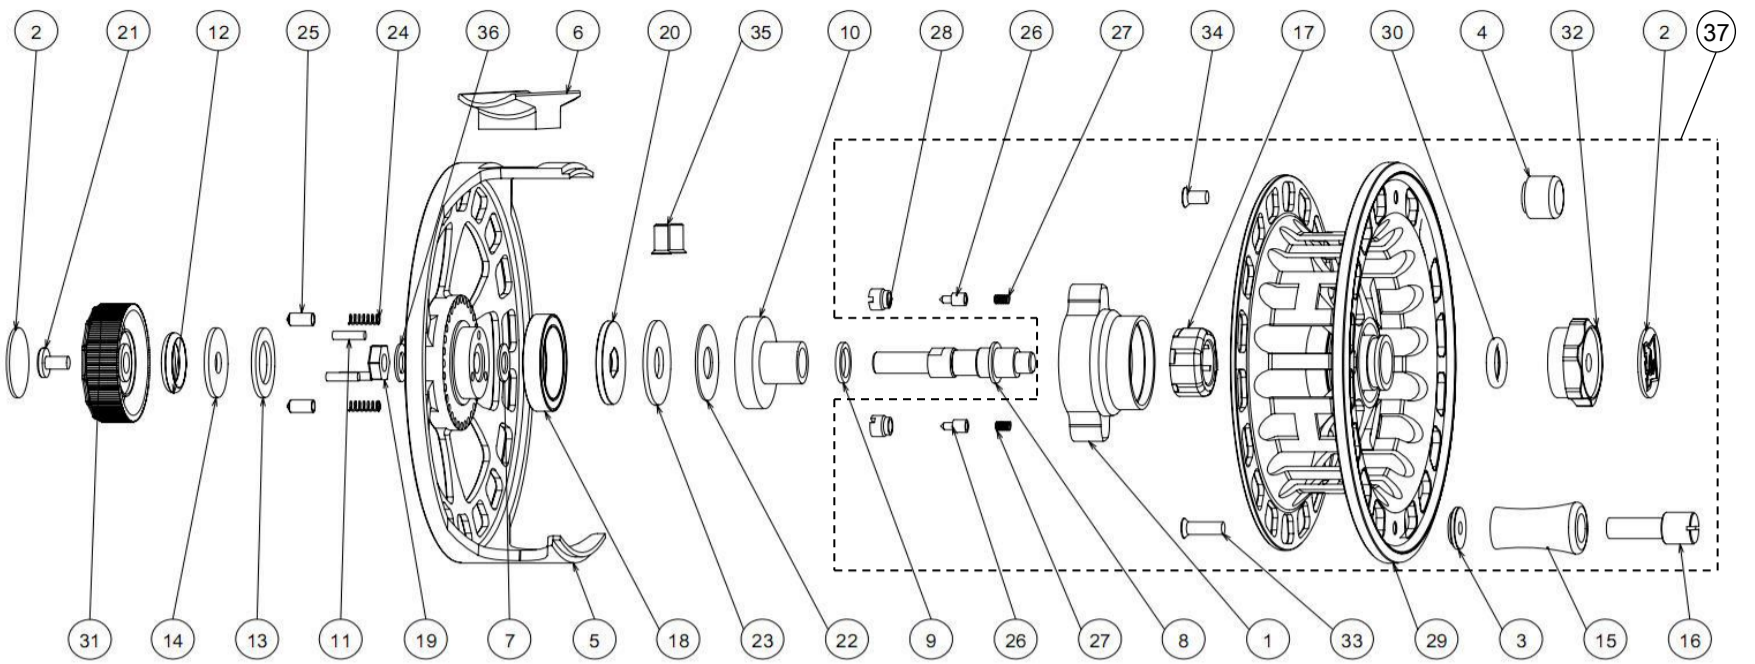

PARTS LIST FOR HARDY ULTRALITE DD 3000/4000/5000/6000/7000/8000/9000/10000

#	DESCRIPTION	QTY	PART NO.							HARDY STYLE NO.								
			3000	4000	5000	6000	7000	8000	9000	10000	3000	4000	5000	6000	7000	8000	9000	10000
1	Clutch Retaining Nut	1	1329016				1329027			HEUD010SP01				HEUD050SP01				
2	Badge	2	1329272							HREUN005SP9								
3	Handle Cup	1	1329004							HEUC010SP07								
4	Counter Balance	1	1329007	1329015			1329030			HEUC010SP10	HEUC105SP18				HEUD050SP04			
5	Frame	1	1370721	1370722	1370723	1370724	1370725	1370726	1370727	1370728	N/A	N/A	N/A	N/A	N/A	N/A	N/A	
6	Reel Foot	1	1329018							HEUD010SP03								
7	Spindle Washer 1T	1	1366076							N/A								
8	Spindle	1	1329020				1329032			HEUD010SP05				HEUD050SP06				
9	Drag Washer Small	1	1329249							HREUN005SP22								
10	Clutch Body	1	1329021				1329250			HEUD010SP06				HREUN005SP23				
11	Push Pin	3	1329259							HREUN005SP31								
12	Drag O-ring	1	1329263							HREUN005SP35								
13	Push Pin Plate 1	1	1329261							HREUN005SP33								
14	Push Pin Plate 2	1	1329262							HREUN005SP34								
15	Handle Knob	1	1329005	1329013			1329029			HEUC010SP08	HEUC010SP16				HEUD050SP03			
16	Handle Rivet	1	1329006	1329014			1329028			HEUC010SP09	HEUC010SP17				HEUD050SP02			
17	One Way Clutch	1	1329023				1329242			HEUD010SP08				HREUN005SP16				
18	Ball Bearing	1	1329022				1329255			HEUD010SP07				HREUN005SP28				
19	Spindle Lock Nut	1	1329260							HREUN005SP32								
20	Key Washer	1	1329253							HREUN005SP26								
21	Drag Lock Screw	1	1329265							HREUN005SP37								
22	Drag Washer Large 1	1	1329251							HREUN005SP24								
23	Drag Washer Large 2	1	1329252							HREUN005SP25								
24	Drag Click Spring	2	1329256							HREUN005SP29								
25	Drag Click Pin	2	1329258							HREUN005SP30								
26	Spool Click Pin	2	1329245							HREUN005SP19								
27	Spool Click Spring	2	1329244							HREUN005SP18								
28	Spool Clicker Nut	2	1329247							HREUN005SP20								
29	Spool	1	1370729	1370730	1370731	1370732	1370733	1370734	1370735	1370736	N/A	N/A	N/A	N/A	N/A	N/A	N/A	
30	Latch O-Ring	1	1329024							HEUD010SP09								
31	Regulator Button	1	1329031				1329019			HEUD050SP05				HEUD010SP04				
32	Drum Latch Nut	1	1329017							HEUD010SP02								
33	Handle Screw	1	1329236							HREUN005SP10								
34	Balance Screw	1	1329241							HREUN005SP15								
35	Reel Foot Screw	2	1329026							HEUD010SP11								
36	Spindle Washer 0.5T	1	1329254							HREUN005SP27								
37	Spare Spool	1	1327983	1327984	1327985	1327986	1327987	1327988	1327989	1327990	HSUD005	HSUD010	HSUD020	HSUD030	HSUD040	HSUD050	HSUD060	HSUD070